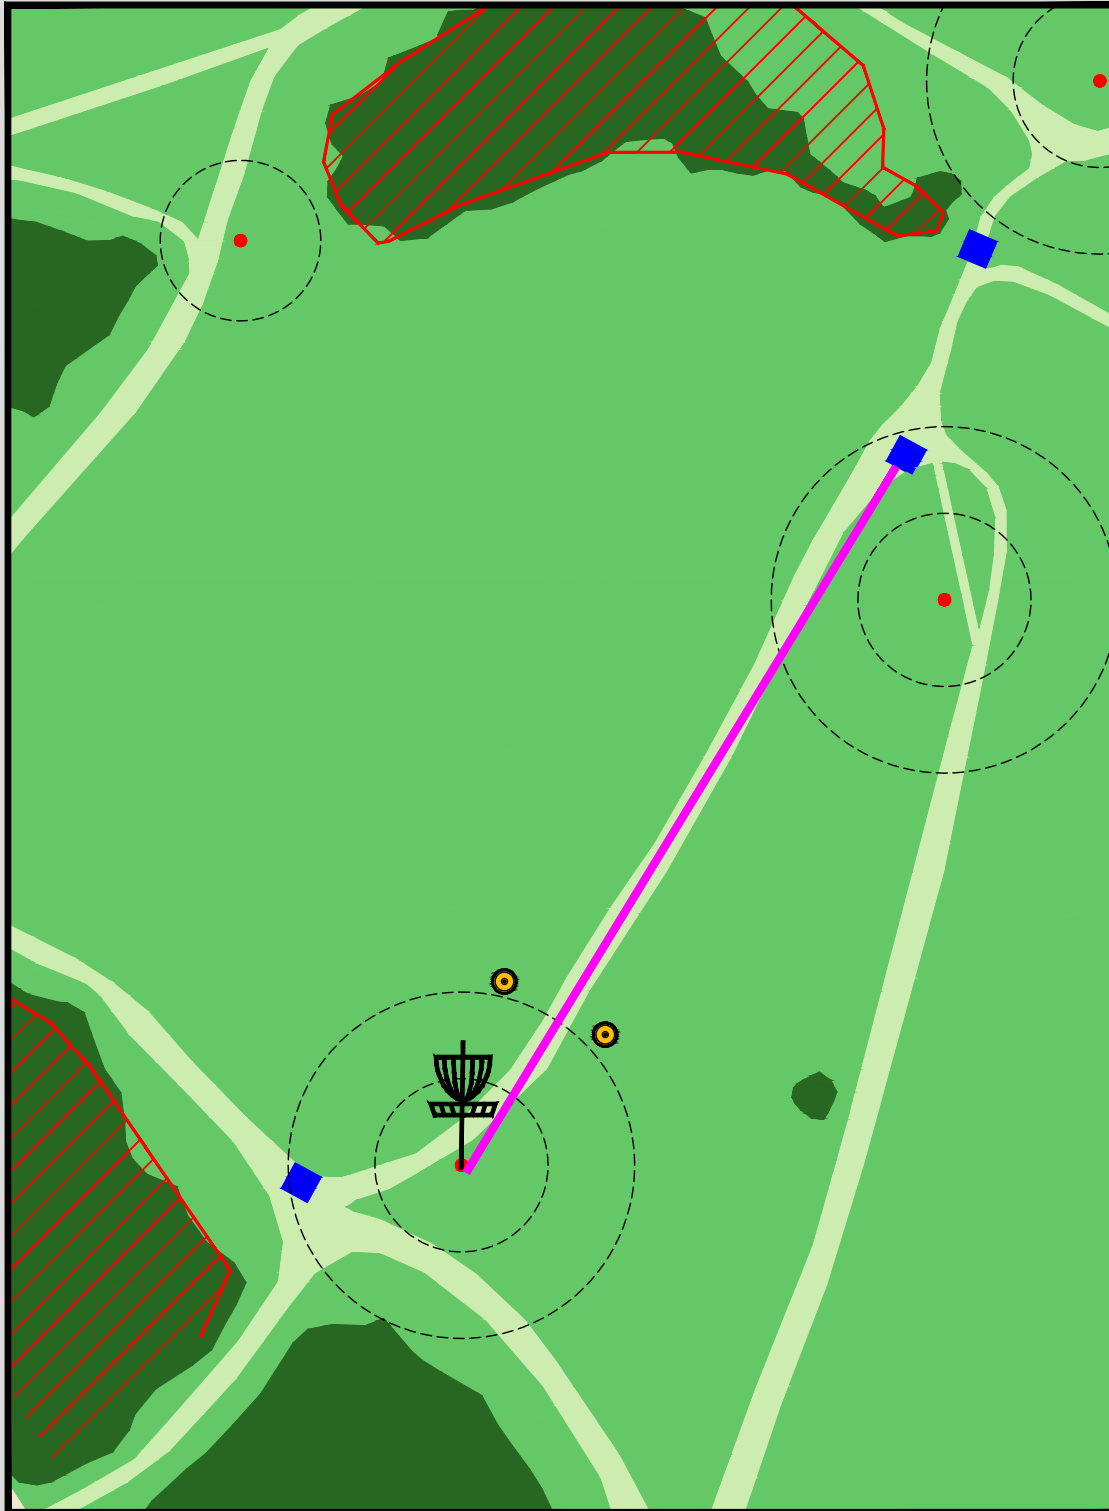

Summer League 2024
Hole 17 (Tee 18 to Basket 18)

HOLE 17

53m
Par3

OB Beyond fence line of marked areas. Marked from inbound front of post.

Triple Mandatory in between and under. Width 3.3M x 1.8M high.
Dropzone = re tee + 1
Penalty stroke.

STONEHENGE DISC GOLF CLUB