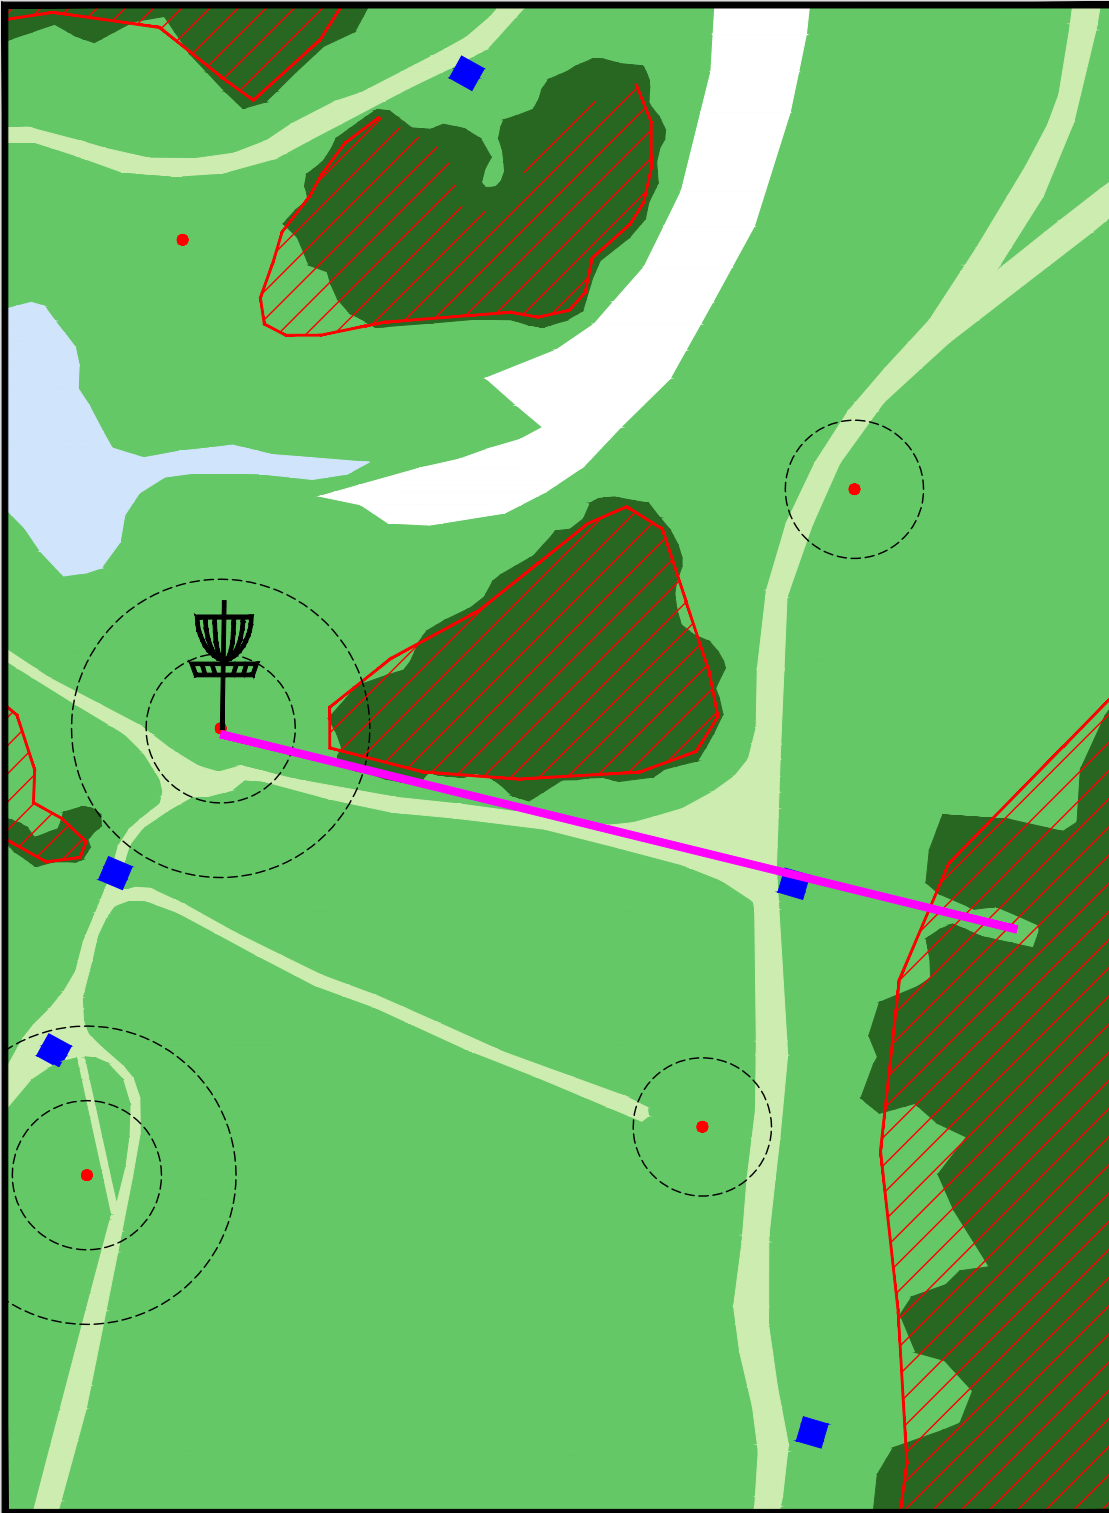

OB left in tree line.

Marker posts to the ditch defines OB. Inbound side of posts denotes OB.

STONEHENGE
DISC GOLF CLUB

Summer League 2024
Hole 10 (Tee 12 to Basket 10)

HOLE 10

34m
Par3

OB Beyond ditch.

**STONEHENGE
DISC GOLF CLUB**

Summer League 2024
Hole 11 (Tee 11 to Basket 12)

HOLE 11

47m
Par3

Island hole. Played as a Hazard

**STONEHENGE
DISC GOLF CLUB**

Summer League 2024

Hole 12 (Temp tee 13 to Basket 13)

HOLE 12

62m
Par3

Tree tee pad. Trees on right
OB.

**STONEHENGE
DISC GOLF CLUB**

Summer League 2024
Hole 13 (Tee 14 to Basket 14)

HOLE 13

44m
Par3

OB Beyond tree line of marked areas.

STONEHENGE
DISC GOLF CLUB