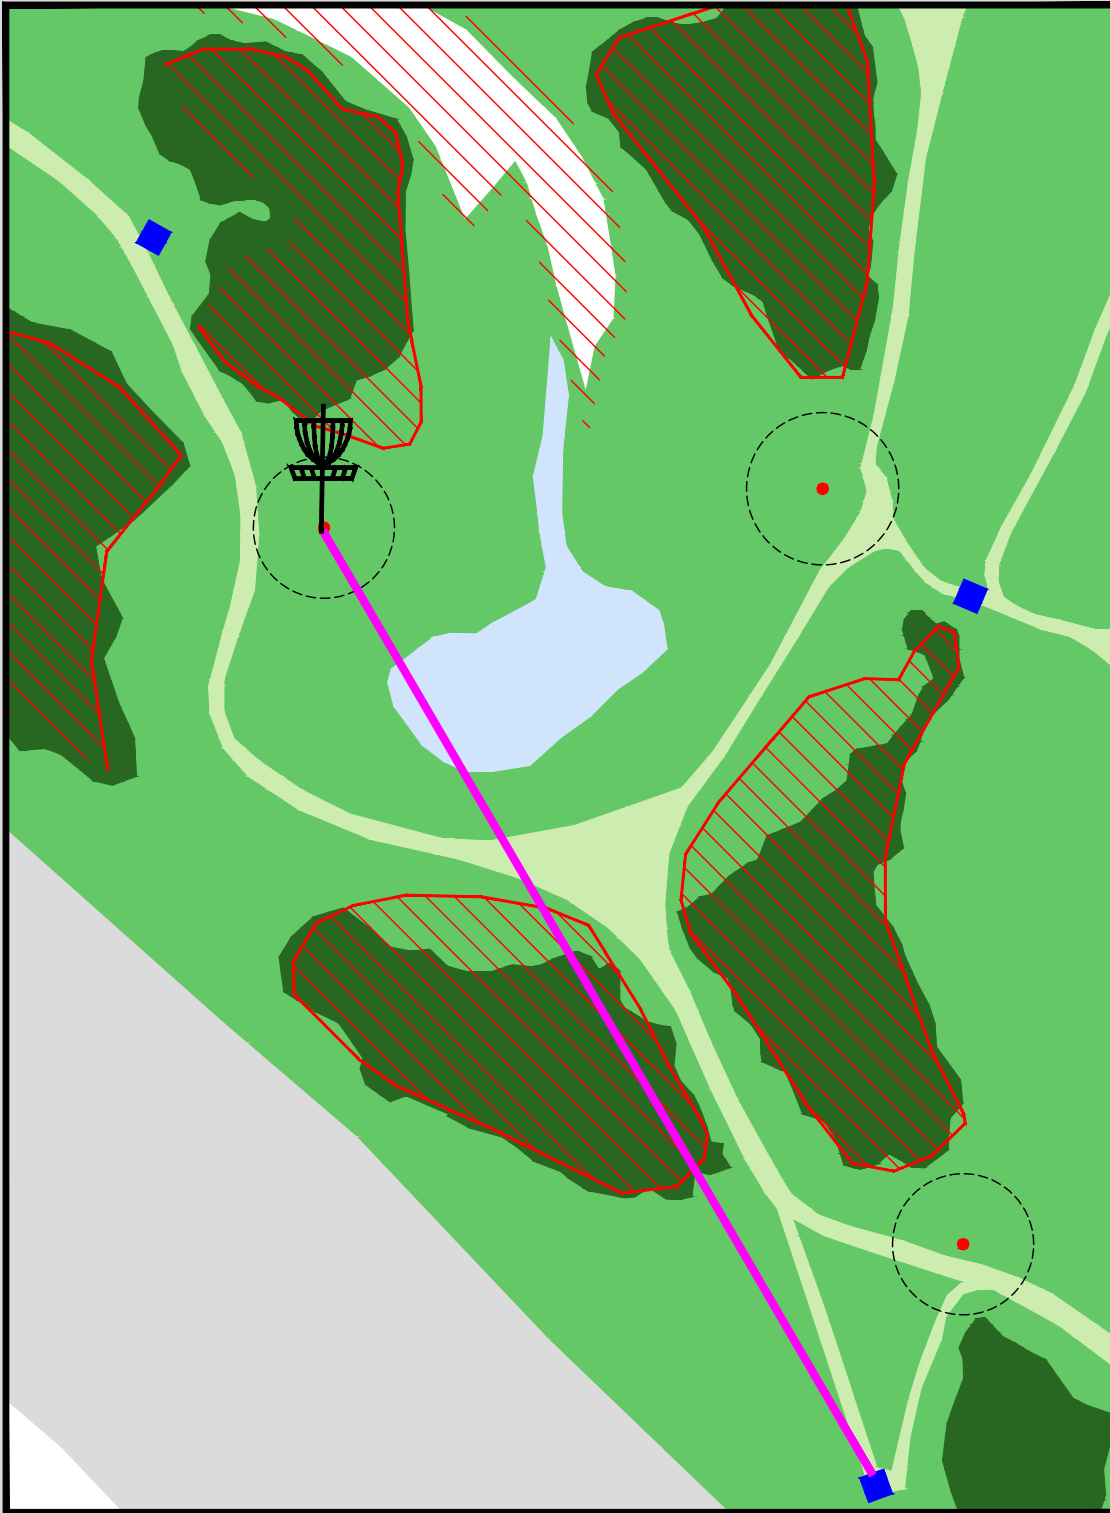

Summer League 2024
Hole 1 (Tee 1 to Basket 1)

HOLE 1

57m
Par3

Tee 1 to Basket One.
OB Left and on the road.

**STONEHENGE
DISC GOLF CLUB**

Summer League 2024
Hole 2 (Tee 2 to Basket 2)

HOLE 2

37m
Par3

Island Hole. Miss = Play as a hazard

**STONEHENGE
DISC GOLF CLUB**

Summer League 2024
Hole 3 (Tee 3 to Basket 3)

HOLE 3

72m
Par3

OB in all wooded areas.
Marked from either the
outer tree trunks or the
plastic protection for the
new trees.

STONEHENGE
DISC GOLF CLUB

Summer League 2024
Hole 4 (Tee 4 to Basket 5)

HOLE 4

104m
Par3

OB Left in trees from outer
face of tree trunks.
Ditch OB as marked.

STONEHENGE DISC GOLF CLUB

Summer League 2024
Hole 5 (Tee 6 to Basket 7)

OB left in tree line.

Marker posts to the ditch defines OB. Inbound side of posts denotes OB.

STONEHENGE
DISC GOLF CLUB

Summer League 2024
Hole 10 (Tee 12 to Basket 10)

HOLE 10

34m
Par3

OB Beyond ditch.

**STONEHENGE
DISC GOLF CLUB**