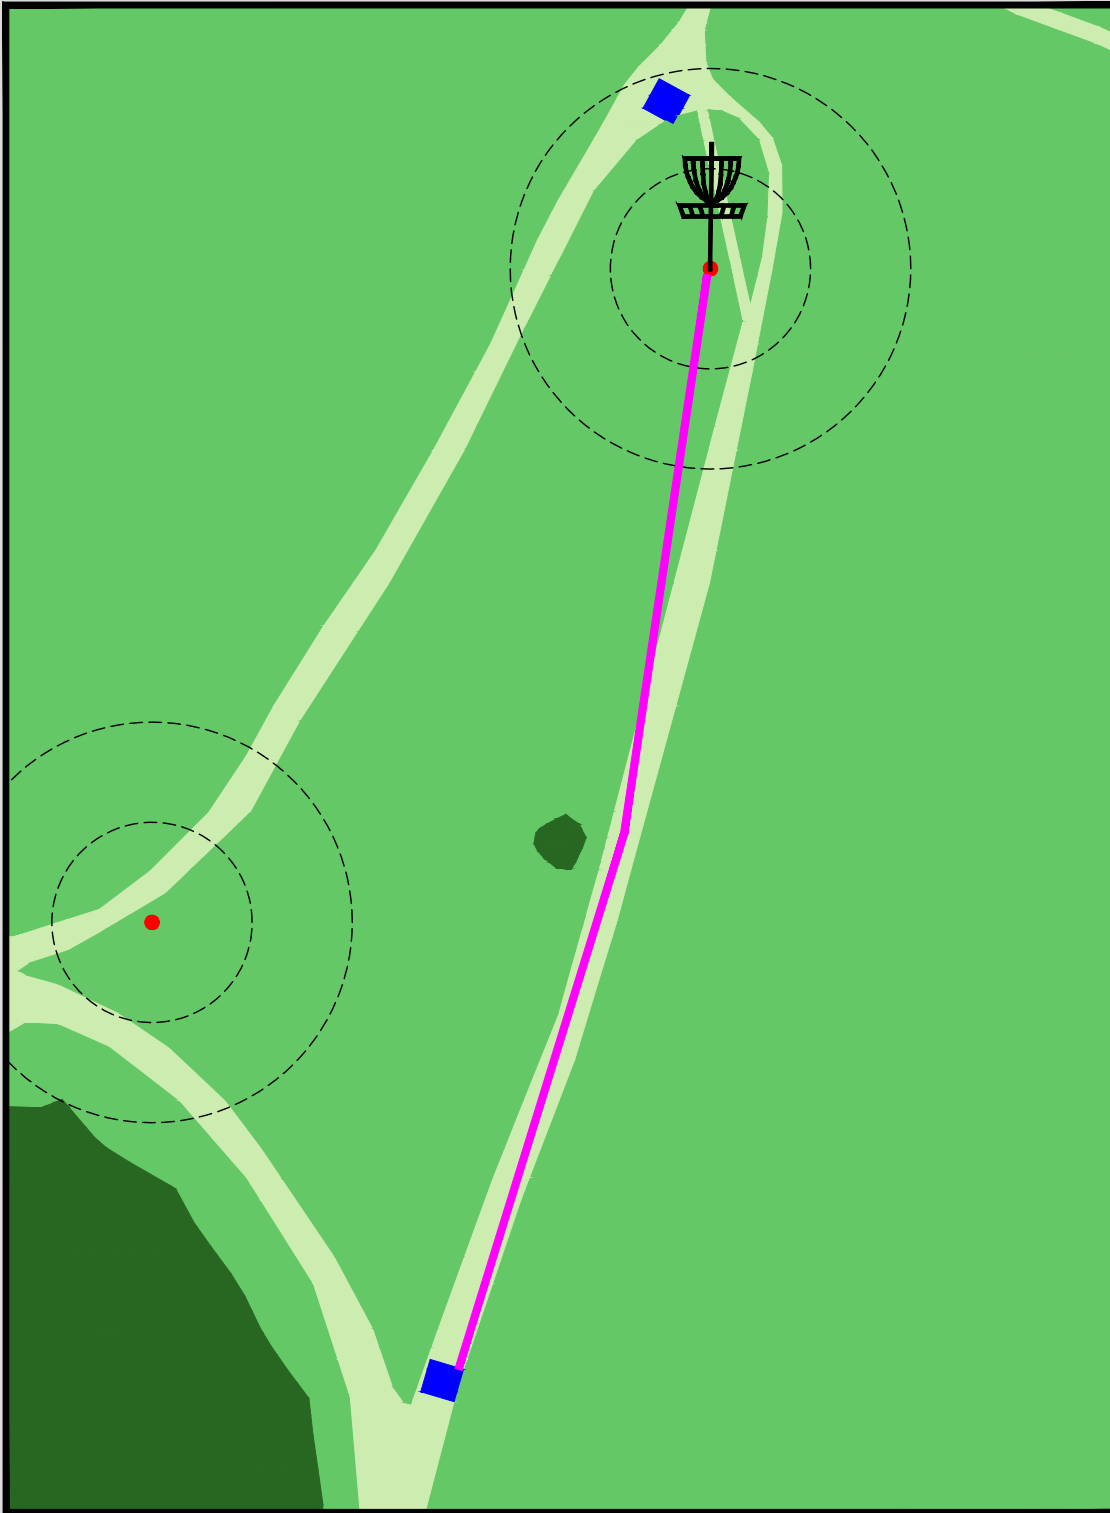

OB left in tree line.

Marker posts to the ditch defines OB. Inbound side of posts denotes OB.

STONEHENGE
DISC GOLF CLUB

Summer League 2024
Hole 10 (Tee 12 to Basket 10)

HOLE 10

34m
Par3

OB Beyond ditch.

**STONEHENGE
DISC GOLF CLUB**

Summer League 2024

Hole 14 (Temp Tee 15 to Basket 15)

HOLE 14

36m
Par3

Wooded Hole. No OB.

**STONEHENGE
DISC GOLF CLUB**

Summer League 2024
Hole 15 (Tee 16 to Basket 16)

HOLE 15

62m
Par3

OB only at the fir tree line
not the bushes in front.
Pickle Bush OB. Play from
Drop zone (TBC) with +1
stroke penalty

**STONEHENGE
DISC GOLF CLUB**

Summer League 2024
Hole 16 (Tee 17 to Basket 17)

HOLE 16

57m
Par3

No Mando

**STONEHENGE
DISC GOLF CLUB**

Summer League 2024
Hole 17 (Tee 18 to Basket 18)

HOLE 17

53m
Par3

OB Beyond fence line of marked areas. Marked from inbound front of post.