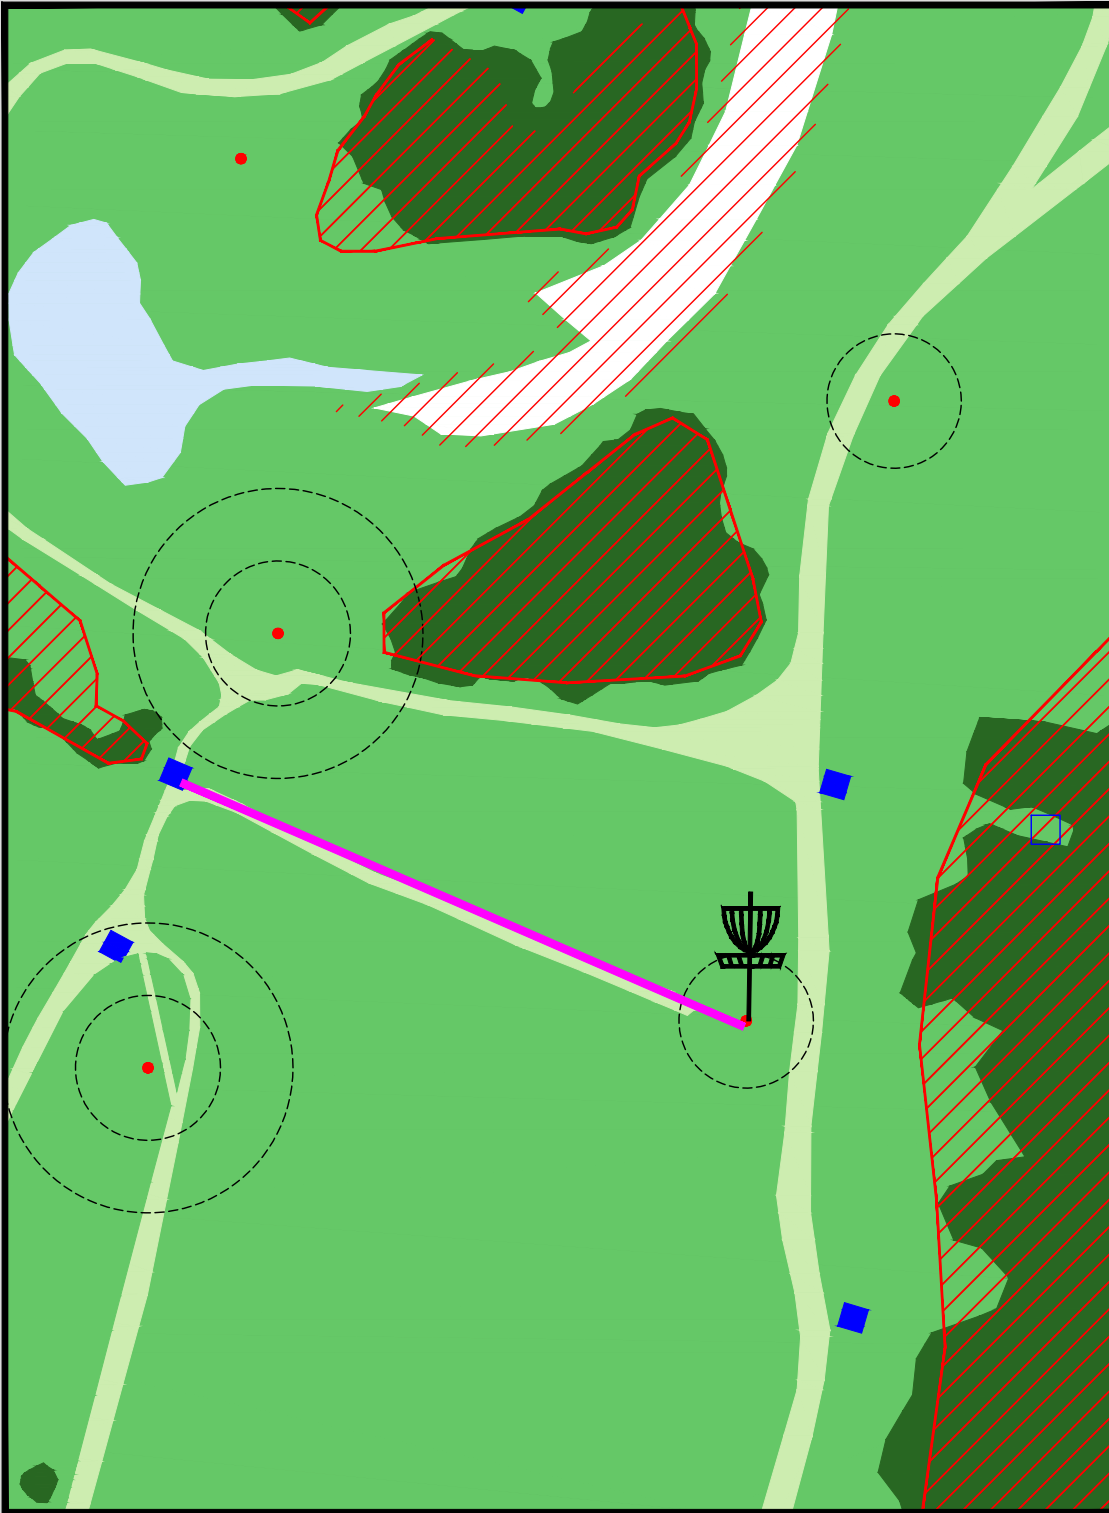

OB left in tree line.

Marker posts to the ditch defines OB. Inbound side of posts denotes OB.

STONEHENGE
DISC GOLF CLUB

Summer League 2024
Hole 10 (Tee 12 to Basket 10)

HOLE 10

34m
Par3

OB Beyond ditch.

**STONEHENGE
DISC GOLF CLUB**

62m
Par3

Tree tee pad. Trees on right
OB.

**STONEHENGE
DISC GOLF CLUB**

Summer League 2024
Hole 13 (Tee 14 to Basket 14)

HOLE 13

44m
Par3

OB Beyond tree line of marked areas.

STONEHENGE
DISC GOLF CLUB

Summer League 2024

Hole 14 (Temp Tee 15 to Basket 15)

HOLE 14

36m
Par3

Wooded Hole. No OB.

**STONEHENGE
DISC GOLF CLUB**

Summer League 2024
Hole 15 (Tee 16 to Basket 16)

HOLE 15