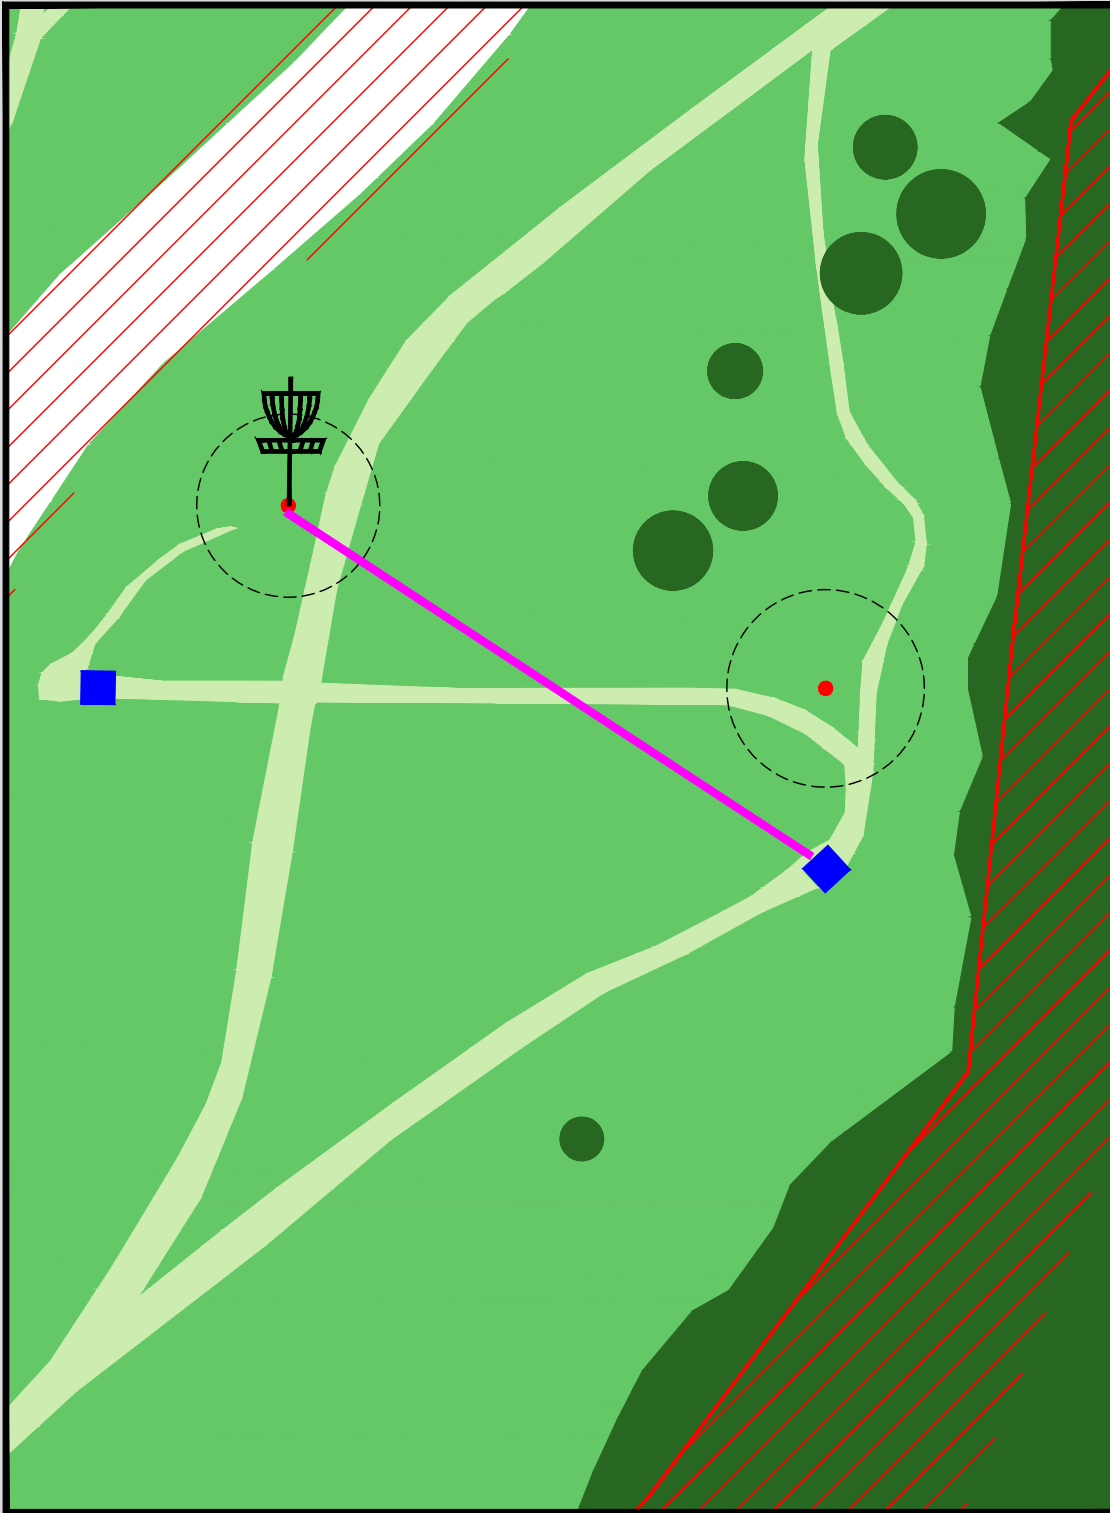

Summer League 2024
Hole 8 (Tee 8 to Basket 8)

HOLE 8

58m
Par3

OB in all trees from Tree trunk line.

STONEHENGE
DISC GOLF CLUB

Summer League 2024
Hole 9 (Tee 9 to Basket 11)

HOLE 9

98m
Par3

OB left in tree line.

Marker posts to the ditch defines OB. Inbound side of posts denotes OB.

STONEHENGE
DISC GOLF CLUB

Summer League 2024
Hole 10 (Tee 12 to Basket 10)

HOLE 10

34m
Par3

OB Beyond ditch.

**STONEHENGE
DISC GOLF CLUB**

Summer League 2024
Hole 11 (Tee 11 to Basket 12)

HOLE 11

47m
Par3

Island hole. Played as a Hazard

**STONEHENGE
DISC GOLF CLUB**

Summer League 2024

Hole 12 (Temp tee 13 to Basket 13)

HOLE 12