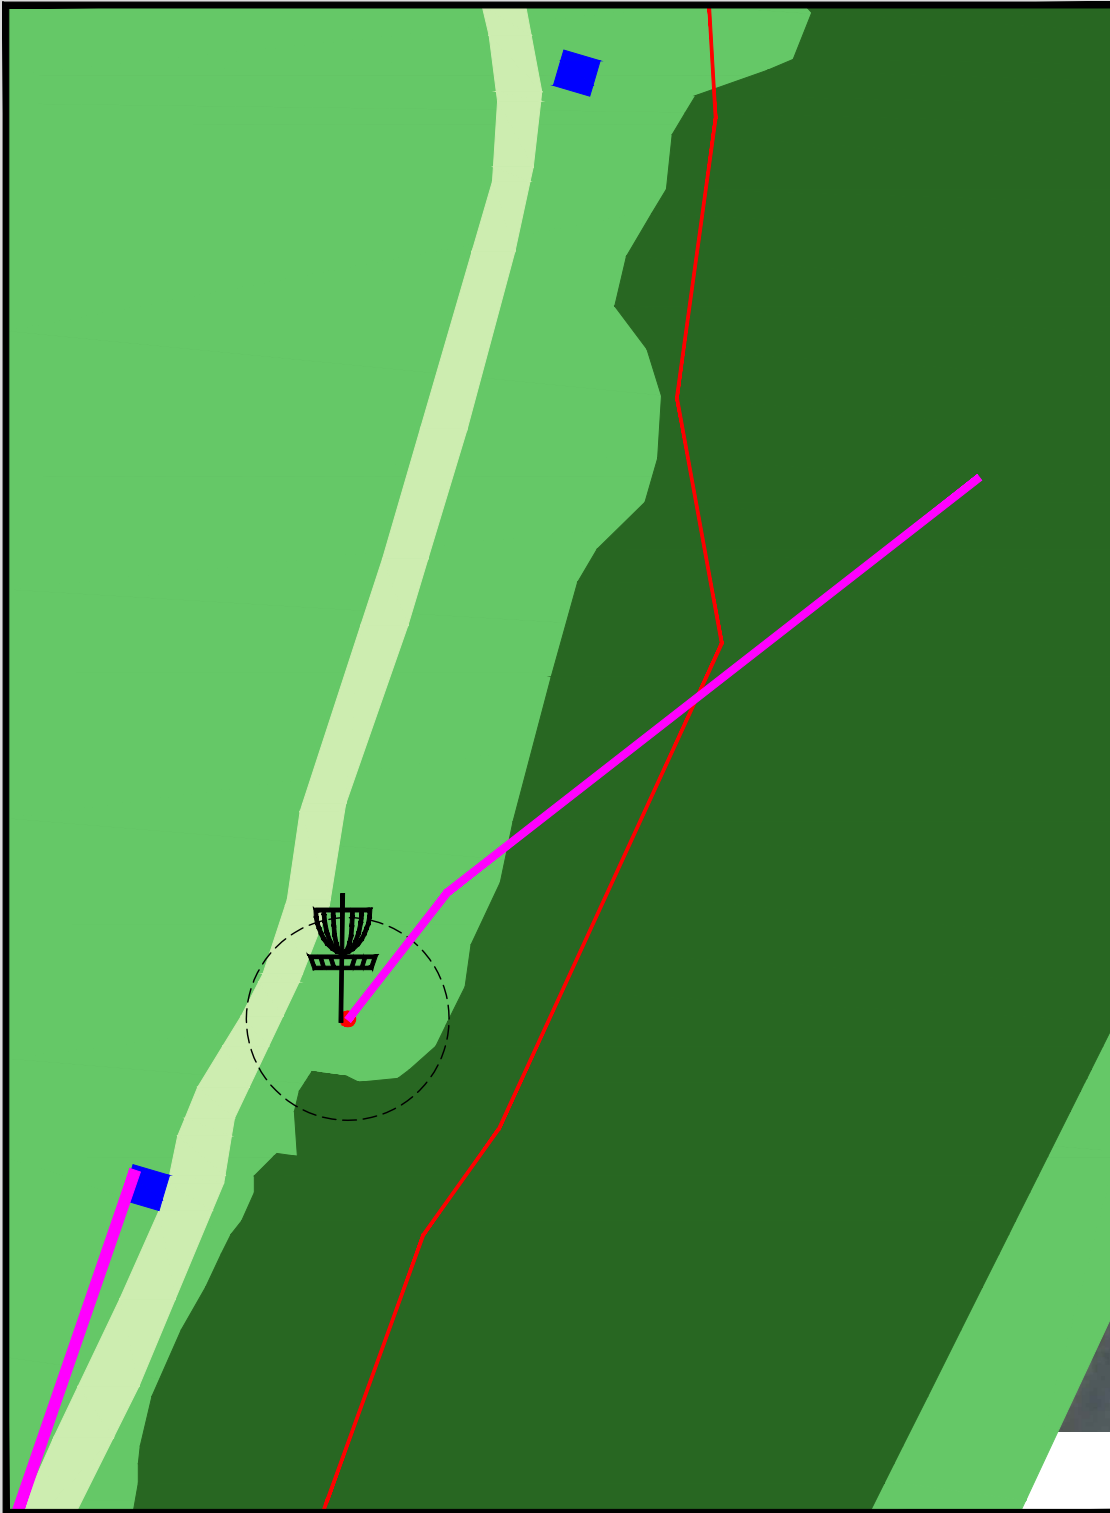

OB left in tree line.

Marker posts to the ditch defines OB. Inbound side of posts denotes OB.

STONEHENGE
DISC GOLF CLUB

Summer League 2024
Hole 10 (Tee 12 to Basket 10)

HOLE 10

34m
Par3

OB Beyond ditch.

**STONEHENGE
DISC GOLF CLUB**

62m
Par3

Tree tee pad. Trees on right
OB.

**STONEHENGE
DISC GOLF CLUB**

Summer League 2024
Hole 13 (Tee 14 to Basket 14)

HOLE 13

44m
Par3

OB Beyond tree line of marked areas.

STONEHENGE
DISC GOLF CLUB

Summer League 2024

Hole 14 (Temp Tee 15 to Basket 15)

HOLE 14

36m
Par3

Wooded Hole. No OB.

**STONEHENGE
DISC GOLF CLUB**

Summer League 2024
Hole 15 (Tee 16 to Basket 16)

HOLE 15