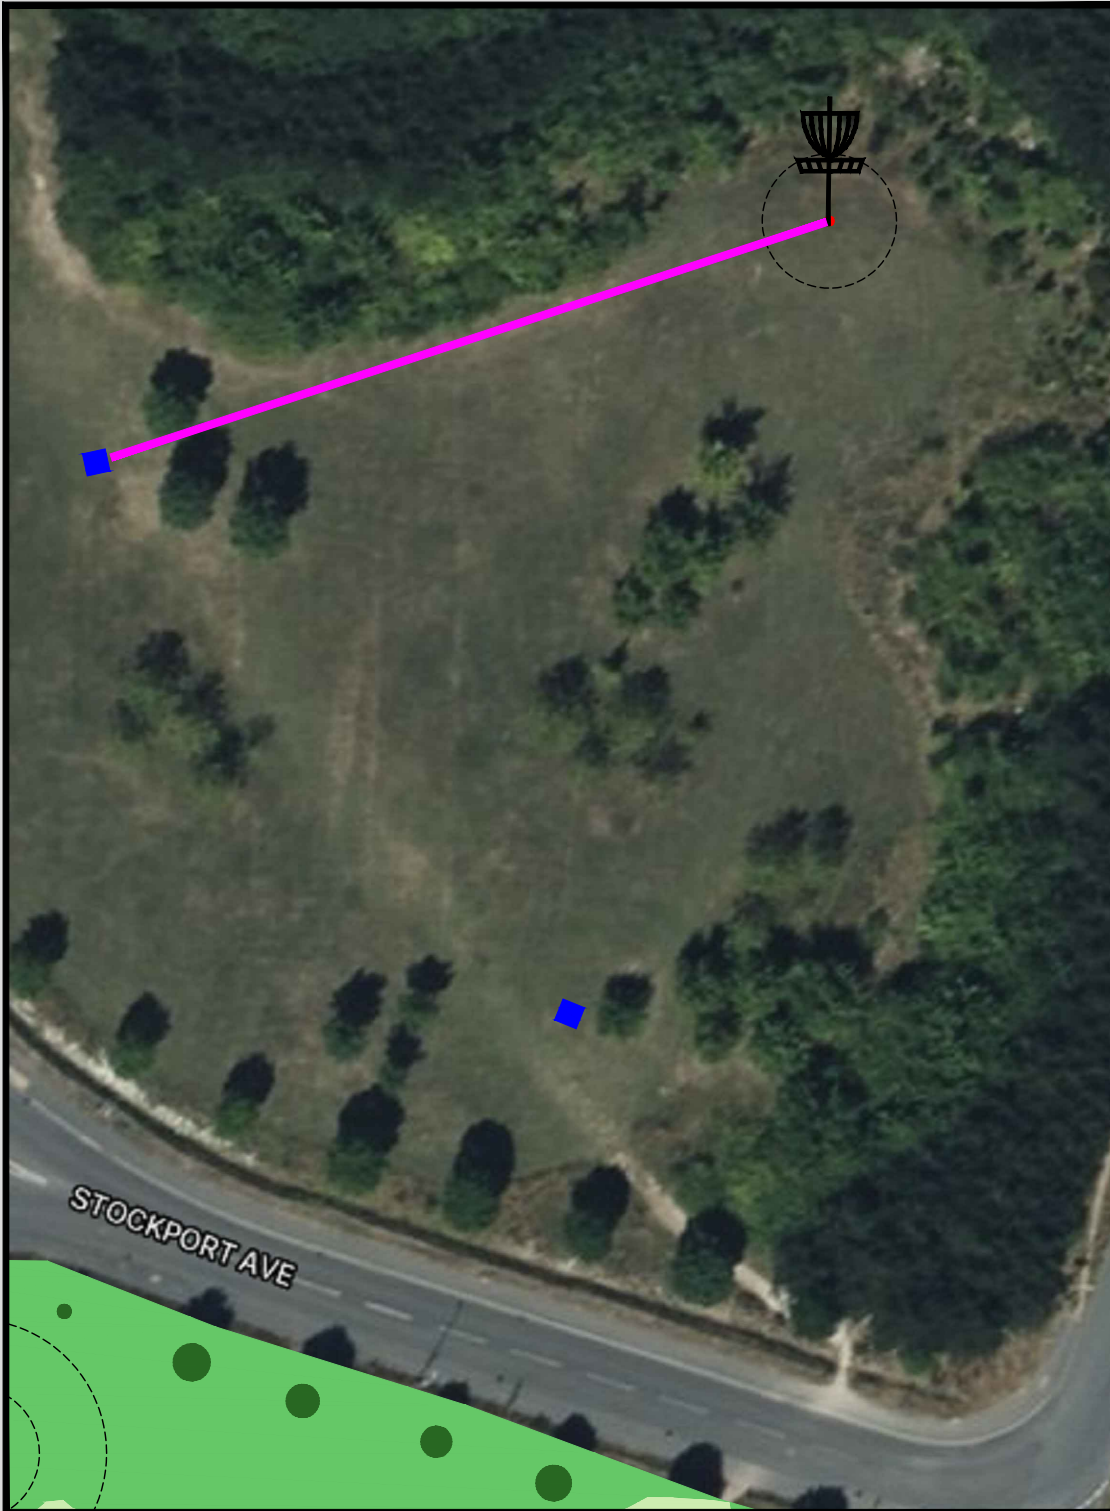

Temporary Tee marked.
OB Long at tree line.

**STONEHENGE
DISC GOLF CLUB**

Summer League 2024

Hole 7 (Temp Tee 7a to Basket 19T)

HOLE 7

60m
Par3

OB Left & Long at Tree line.

**STONEHENGE
DISC GOLF CLUB**

OB left in tree line.

Marker posts to the ditch defines OB. Inbound side of posts denotes OB.

STONEHENGE
DISC GOLF CLUB

Summer League 2024
Hole 10 (Tee 12 to Basket 10)

HOLE 10

34m
Par3

OB Beyond ditch.

**STONEHENGE
DISC GOLF CLUB**