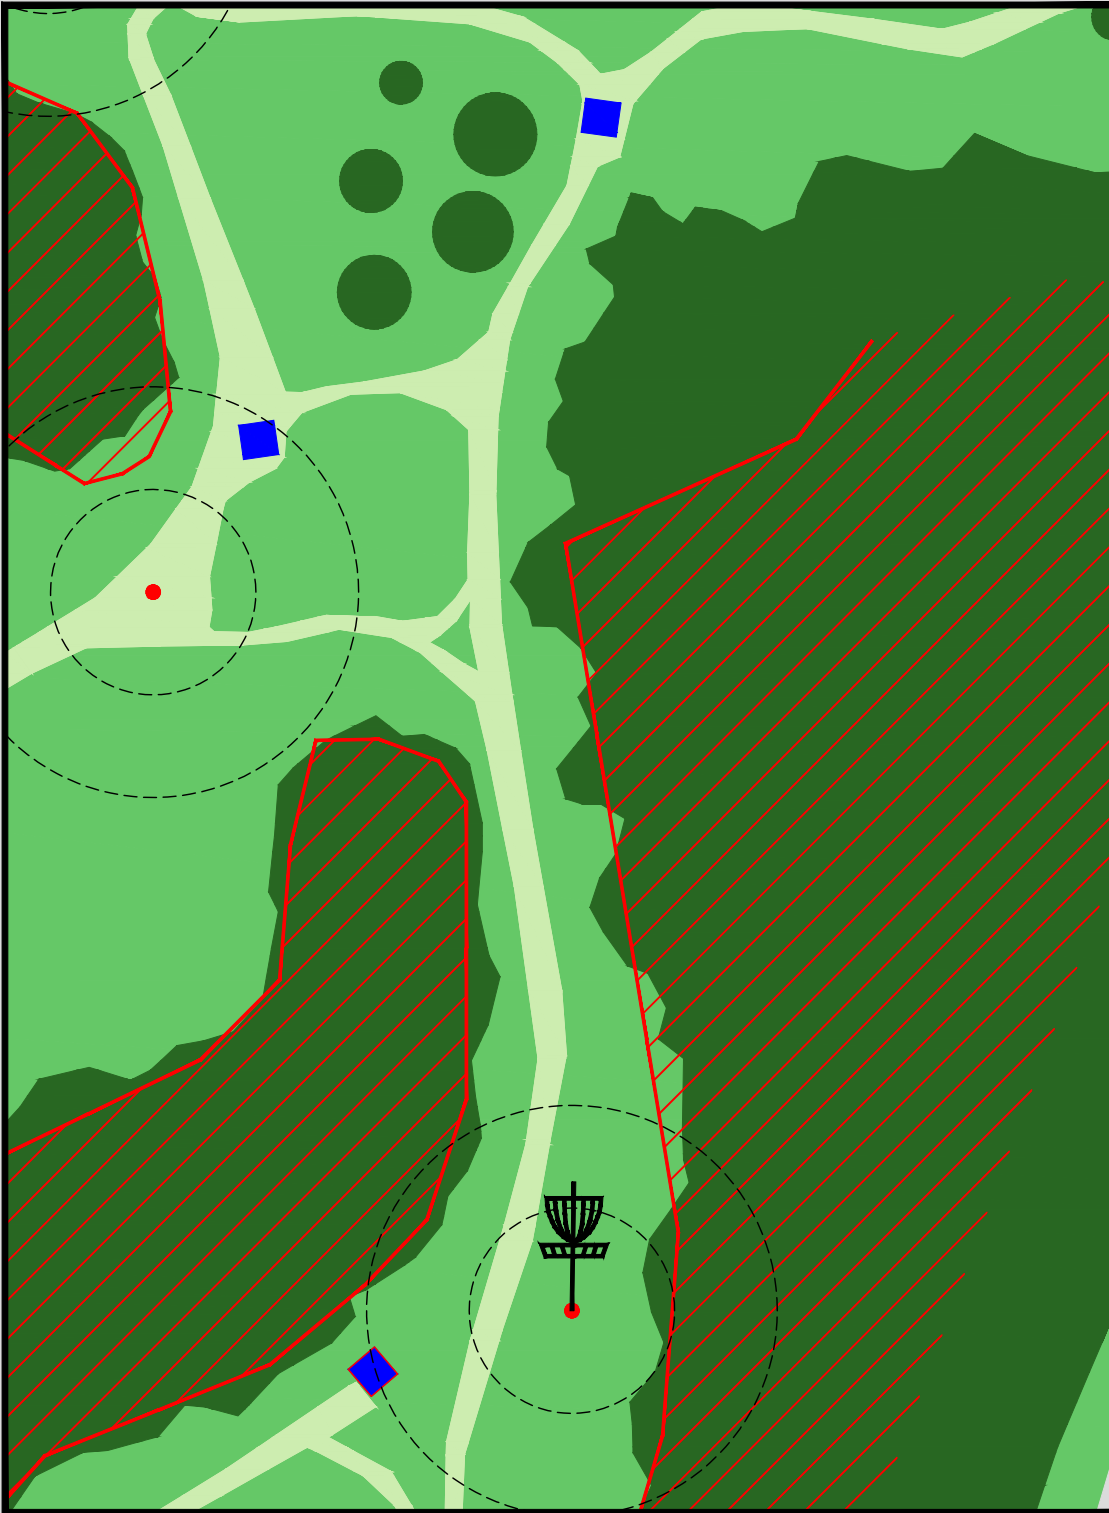

Summer League 2024
Hole 8 (Tee 8 to Basket 8)

HOLE 8

58m
Par3

OB in all trees from Tree trunk line.

STONEHENGE
DISC GOLF CLUB