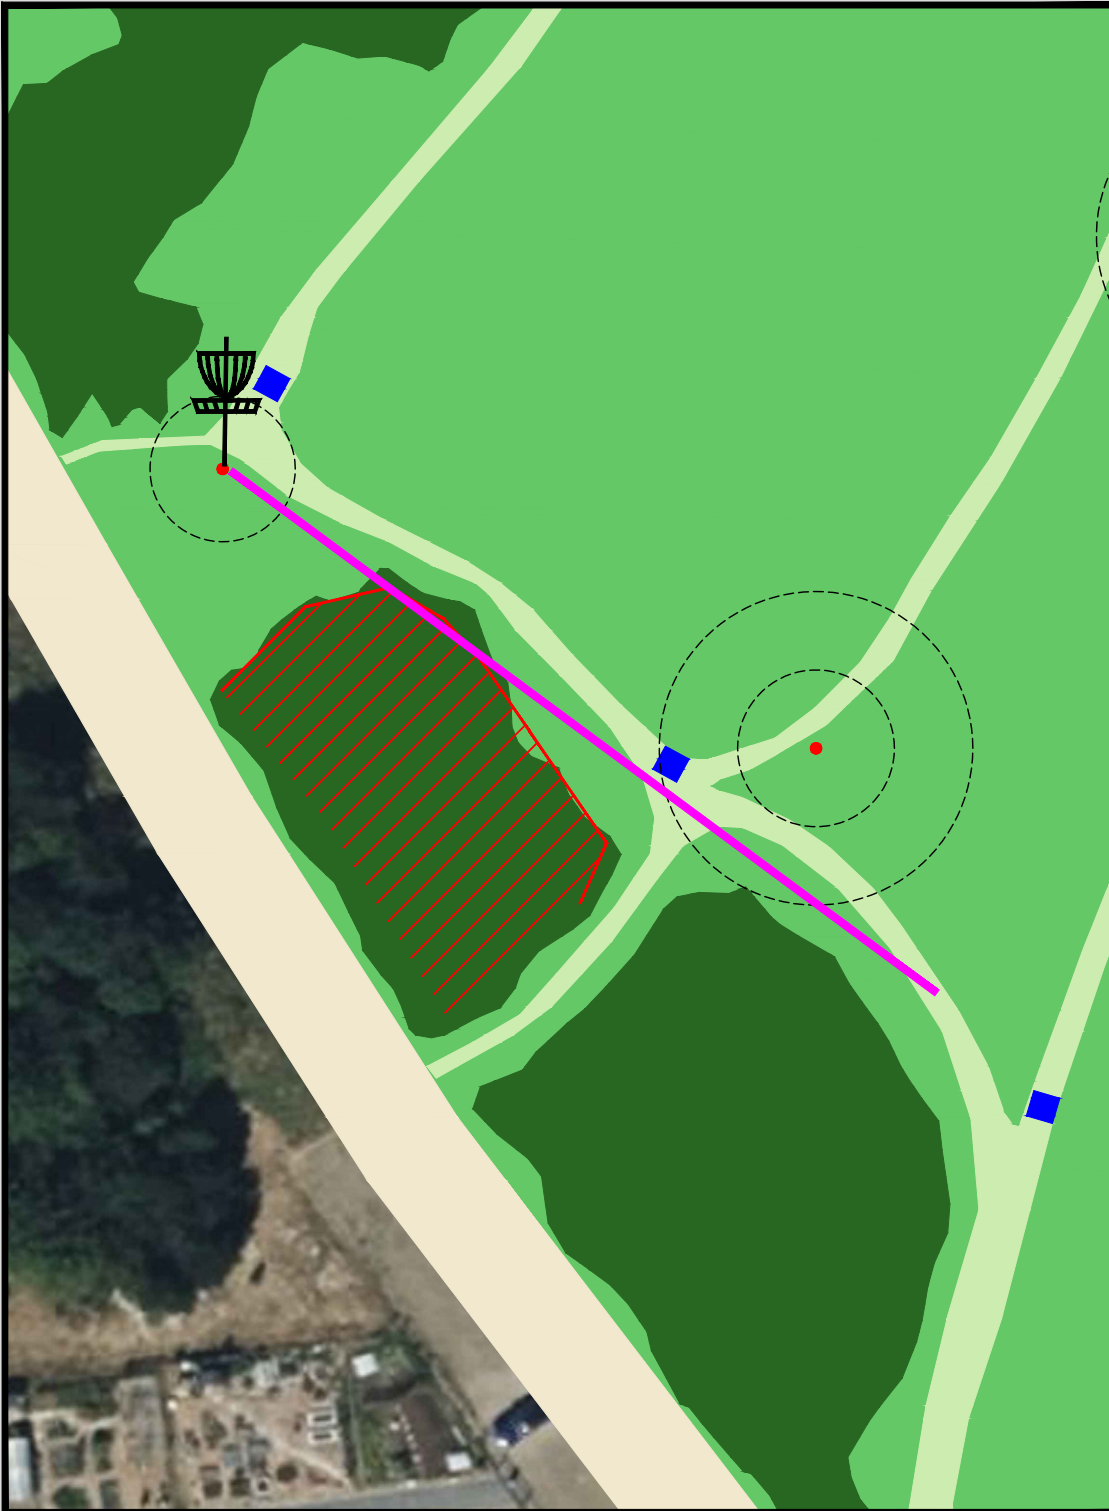

Summer League 2024
Hole 1 (Tee 1 to Basket 1)

HOLE 1

57m
Par3

Tee 1 to Basket One.
OB Left and on the road.

**STONEHENGE
DISC GOLF CLUB**

Summer League 2024
Hole 2 (Tee 2 to Basket 2)

HOLE 2

37m
Par3

Island Hole. Miss = Play as a hazard

**STONEHENGE
DISC GOLF CLUB**

Summer League 2024
Hole 3 (Tee 3 to Basket 3)

HOLE 3

72m
Par3

OB in all wooded areas.
Marked from either the
outer tree trunks or the
plastic protection for the
new trees.

STONEHENGE
DISC GOLF CLUB

Summer League 2024
Hole 4 (Tee 4 to Basket 5)

HOLE 4

104m
Par3

OB Left in trees from outer
face of tree trunks.
Ditch OB as marked.

STONEHENGE DISC GOLF CLUB

Summer League 2024
Hole 5 (Tee 6 to Basket 7)

OB left in tree line.

Marker posts to the ditch defines OB. Inbound side of posts denotes OB.

STONEHENGE
DISC GOLF CLUB

Summer League 2024
Hole 10 (Tee 12 to Basket 10)

HOLE 10

34m
Par3

OB Beyond ditch.

**STONEHENGE
DISC GOLF CLUB**