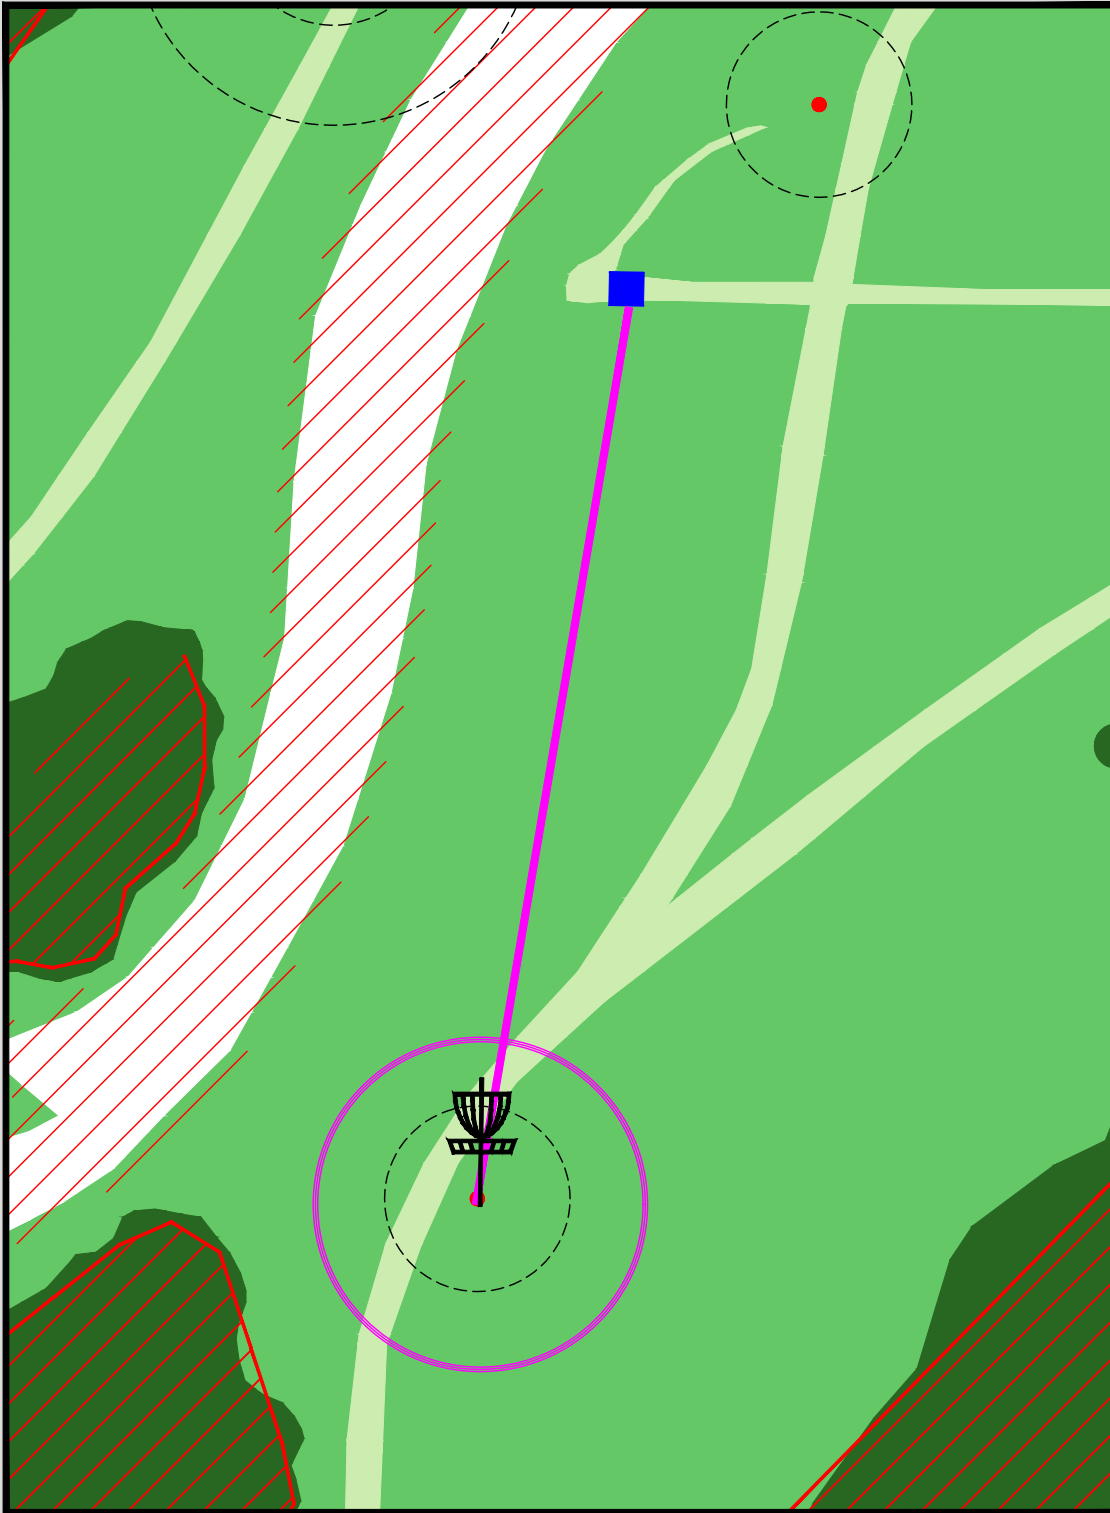

Summer League 2024
Hole 8 (Tee 8 to Basket 8)

HOLE 8

58m
Par3

OB in all trees from Tree trunk line.

STONEHENGE
DISC GOLF CLUB

Summer League 2024
Hole 9 (Tee 9 to Basket 11)

HOLE 9

98m
Par3

OB left in tree line.

Marker posts to the ditch defines OB. Inbound side of posts denotes OB.

STONEHENGE
DISC GOLF CLUB

Summer League 2024
Hole 10 (Tee 12 to Basket 10)

HOLE 10

34m
Par3

OB Beyond ditch.

**STONEHENGE
DISC GOLF CLUB**

Summer League 2024
Hole 11 (Tee 11 to Basket 12)

HOLE 11

47m
Par3

Island hole. Played as a Hazard

**STONEHENGE
DISC GOLF CLUB**

Summer League 2024

Hole 12 (Temp tee 13 to Basket 13)

HOLE 12