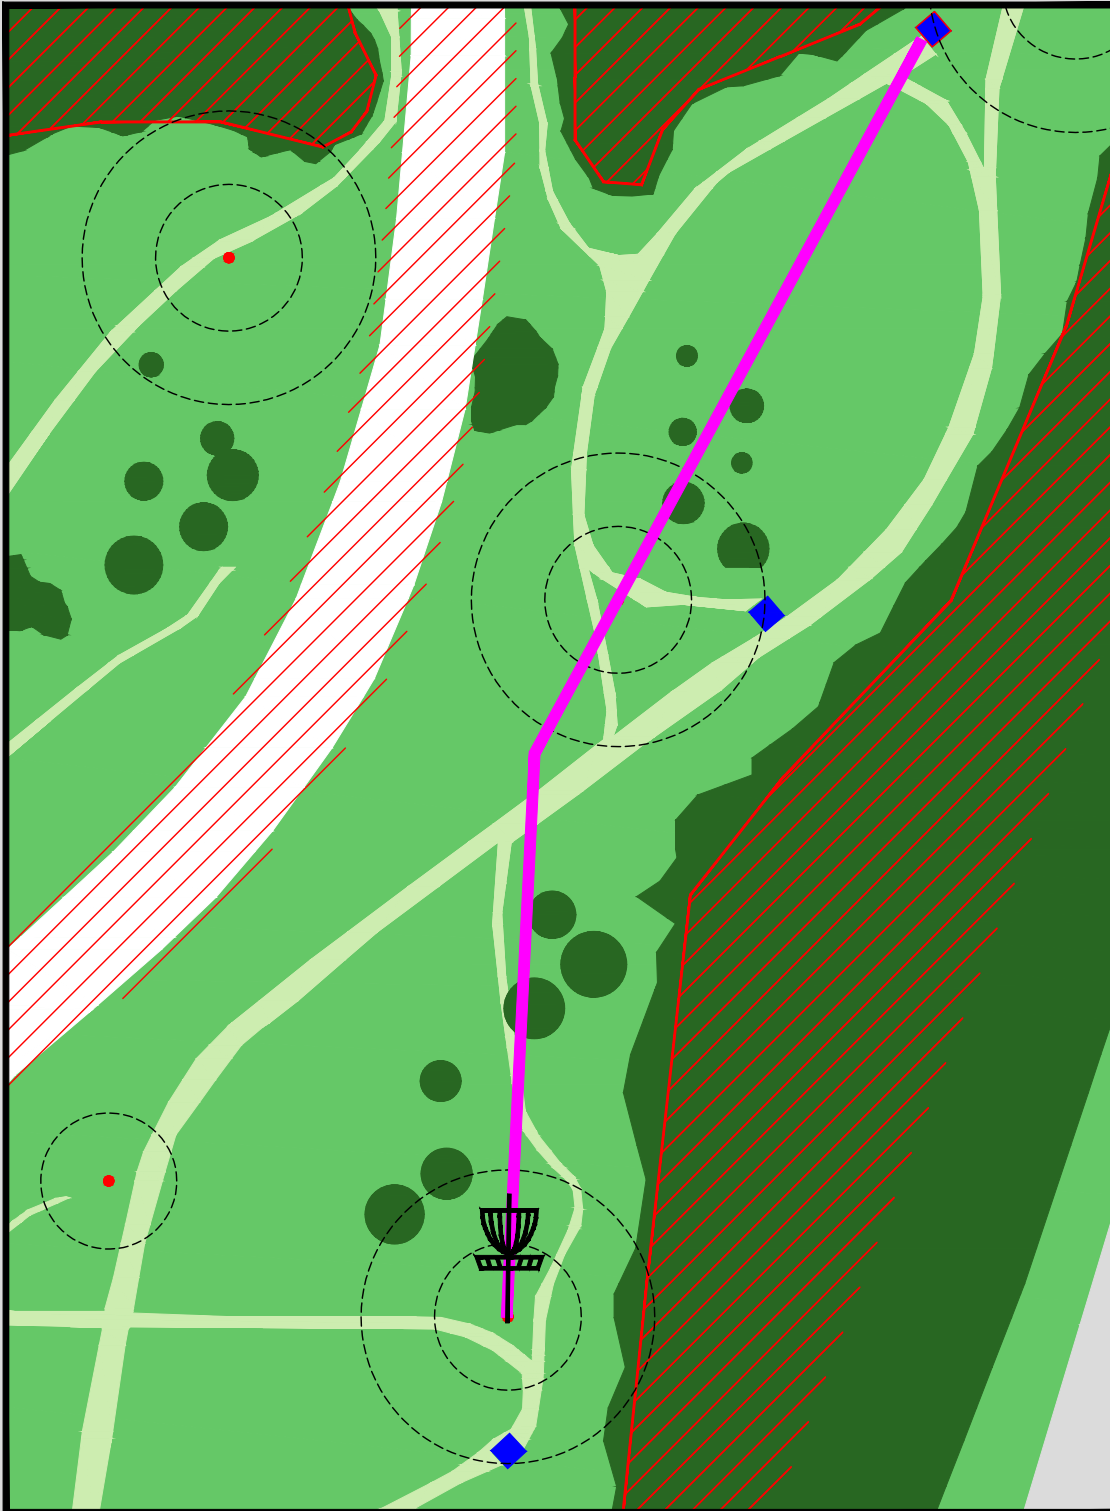

Temporary Tee marked.
OB Long at tree line.

**STONEHENGE
DISC GOLF CLUB**

Summer League 2024

Hole 7 (Temp Tee 7a to Basket 19T)

HOLE 7

60m
Par3

OB Left & Long at Tree line.

**STONEHENGE
DISC GOLF CLUB**

Summer League 2024
Hole 8 (Tee 8 to Basket 8)

HOLE 8

58m
Par3

OB in all trees from Tree trunk line.

STONEHENGE
DISC GOLF CLUB

Summer League 2024
Hole 9 (Tee 9 to Basket 11)

HOLE 9

98m
Par3

OB left in tree line.

Marker posts to the ditch defines OB. Inbound side of posts denotes OB.

STONEHENGE
DISC GOLF CLUB

Summer League 2024
Hole 10 (Tee 12 to Basket 10)

HOLE 10

34m
Par3

OB Beyond ditch.

**STONEHENGE
DISC GOLF CLUB**