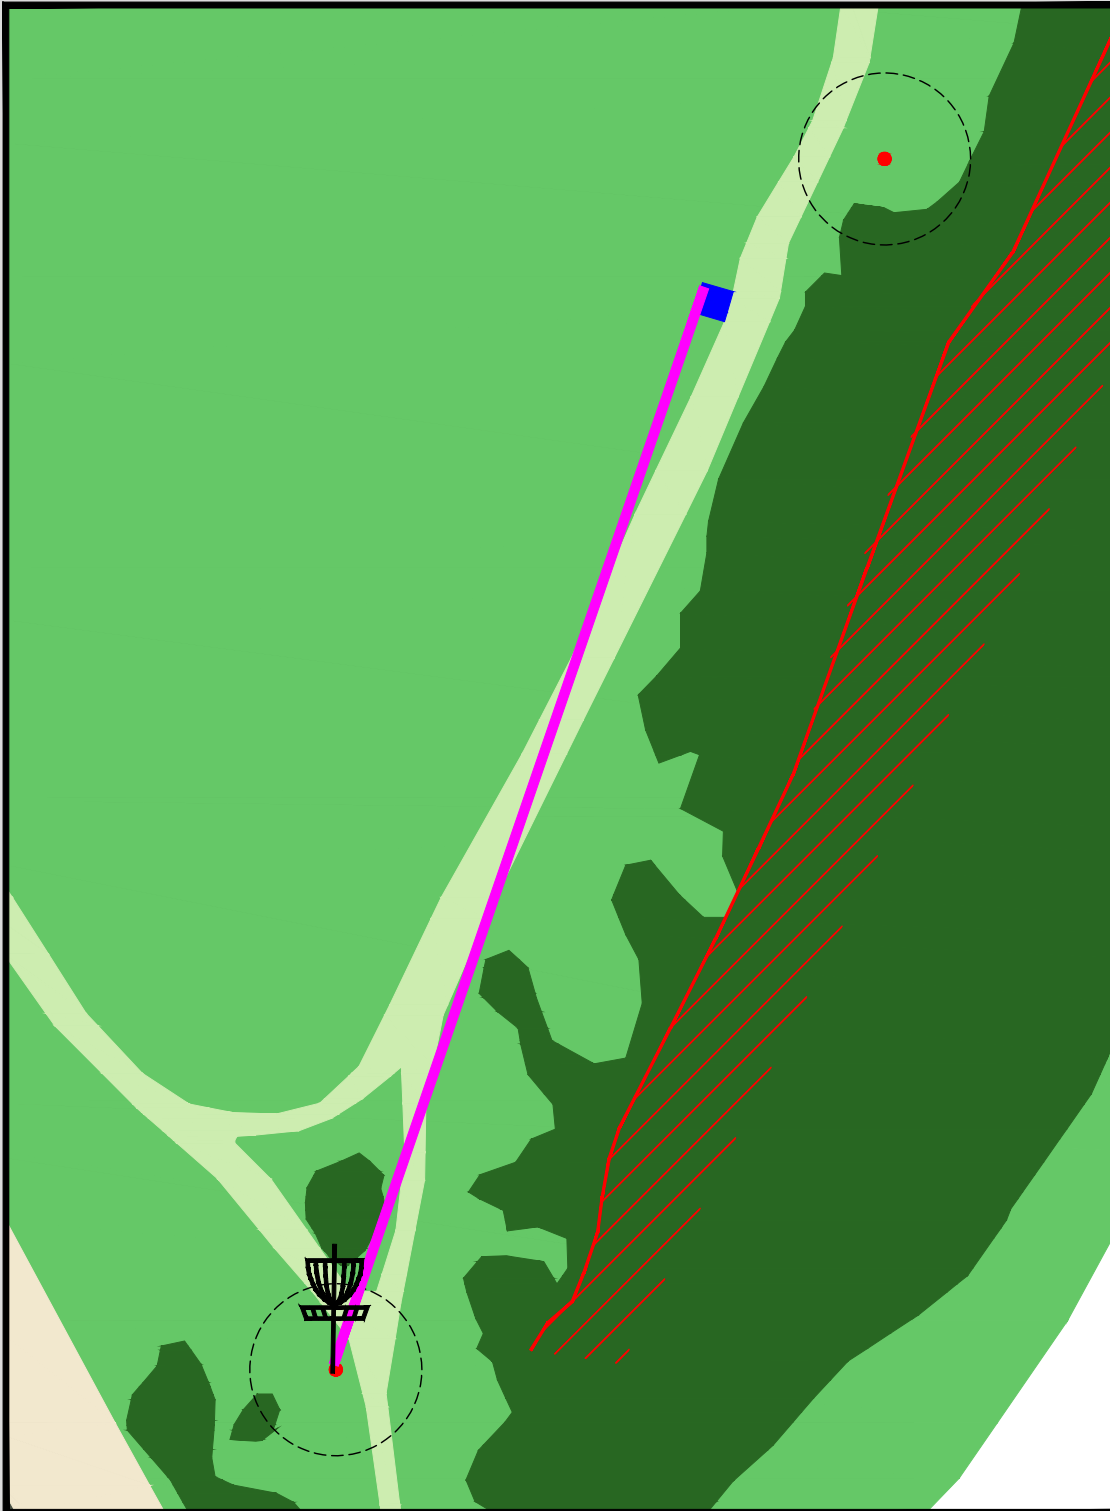

OB left in tree line.

Marker posts to the ditch defines OB. Inbound side of posts denotes OB.

STONEHENGE
DISC GOLF CLUB

Summer League 2024
Hole 10 (Tee 12 to Basket 10)

HOLE 10

34m
Par3

OB Beyond ditch.

**STONEHENGE
DISC GOLF CLUB**

62m
Par3

Tree tee pad. Trees on right
OB.

**STONEHENGE
DISC GOLF CLUB**

Summer League 2024
Hole 13 (Tee 14 to Basket 14)

HOLE 13

44m
Par3

OB Beyond tree line of marked areas.

STONEHENGE
DISC GOLF CLUB

Summer League 2024

Hole 14 (Temp Tee 15 to Basket 15)

HOLE 14

36m
Par3

Wooded Hole. No OB.

**STONEHENGE
DISC GOLF CLUB**

Summer League 2024
Hole 15 (Tee 16 to Basket 16)

HOLE 15

62m
Par3

OB only at the fir tree line
not the bushes in front.
Pickle Bush OB. Play from
Drop zone (TBC) with +1
stroke penalty

**STONEHENGE
DISC GOLF CLUB**

Summer League 2024
Hole 16 (Tee 17 to Basket 17)